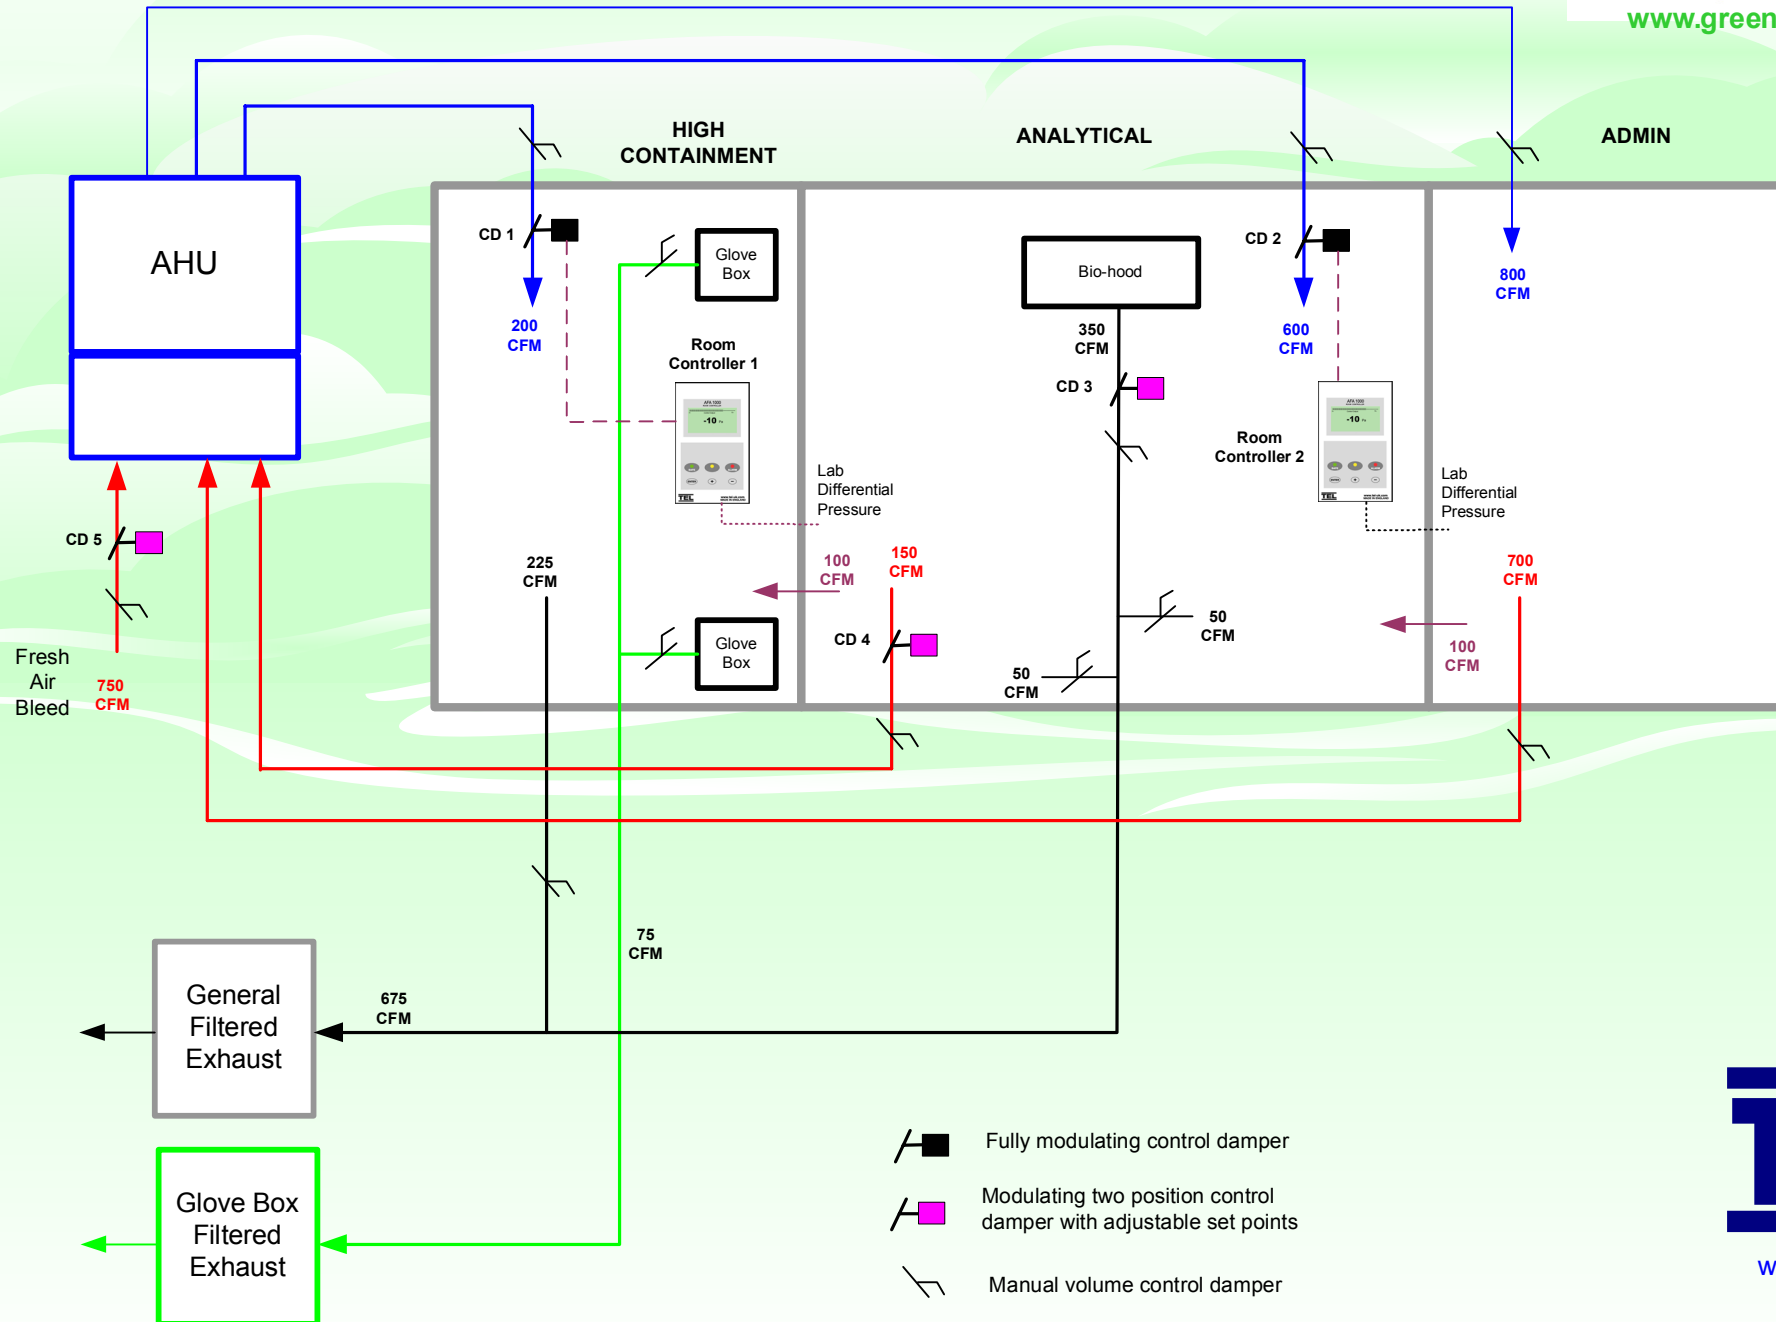

# Sample VAV Lab 3 -- Mobile Lab -- Air Balance with Bio-hood switched ON

# Sample VAV Lab 3 -- Mobile Lab -- Air Balance with Bio-hood switched OFF

-  Fully modulating control damper
-  Modulating two position control damper with adjustable set points
-  Manual volume control damper