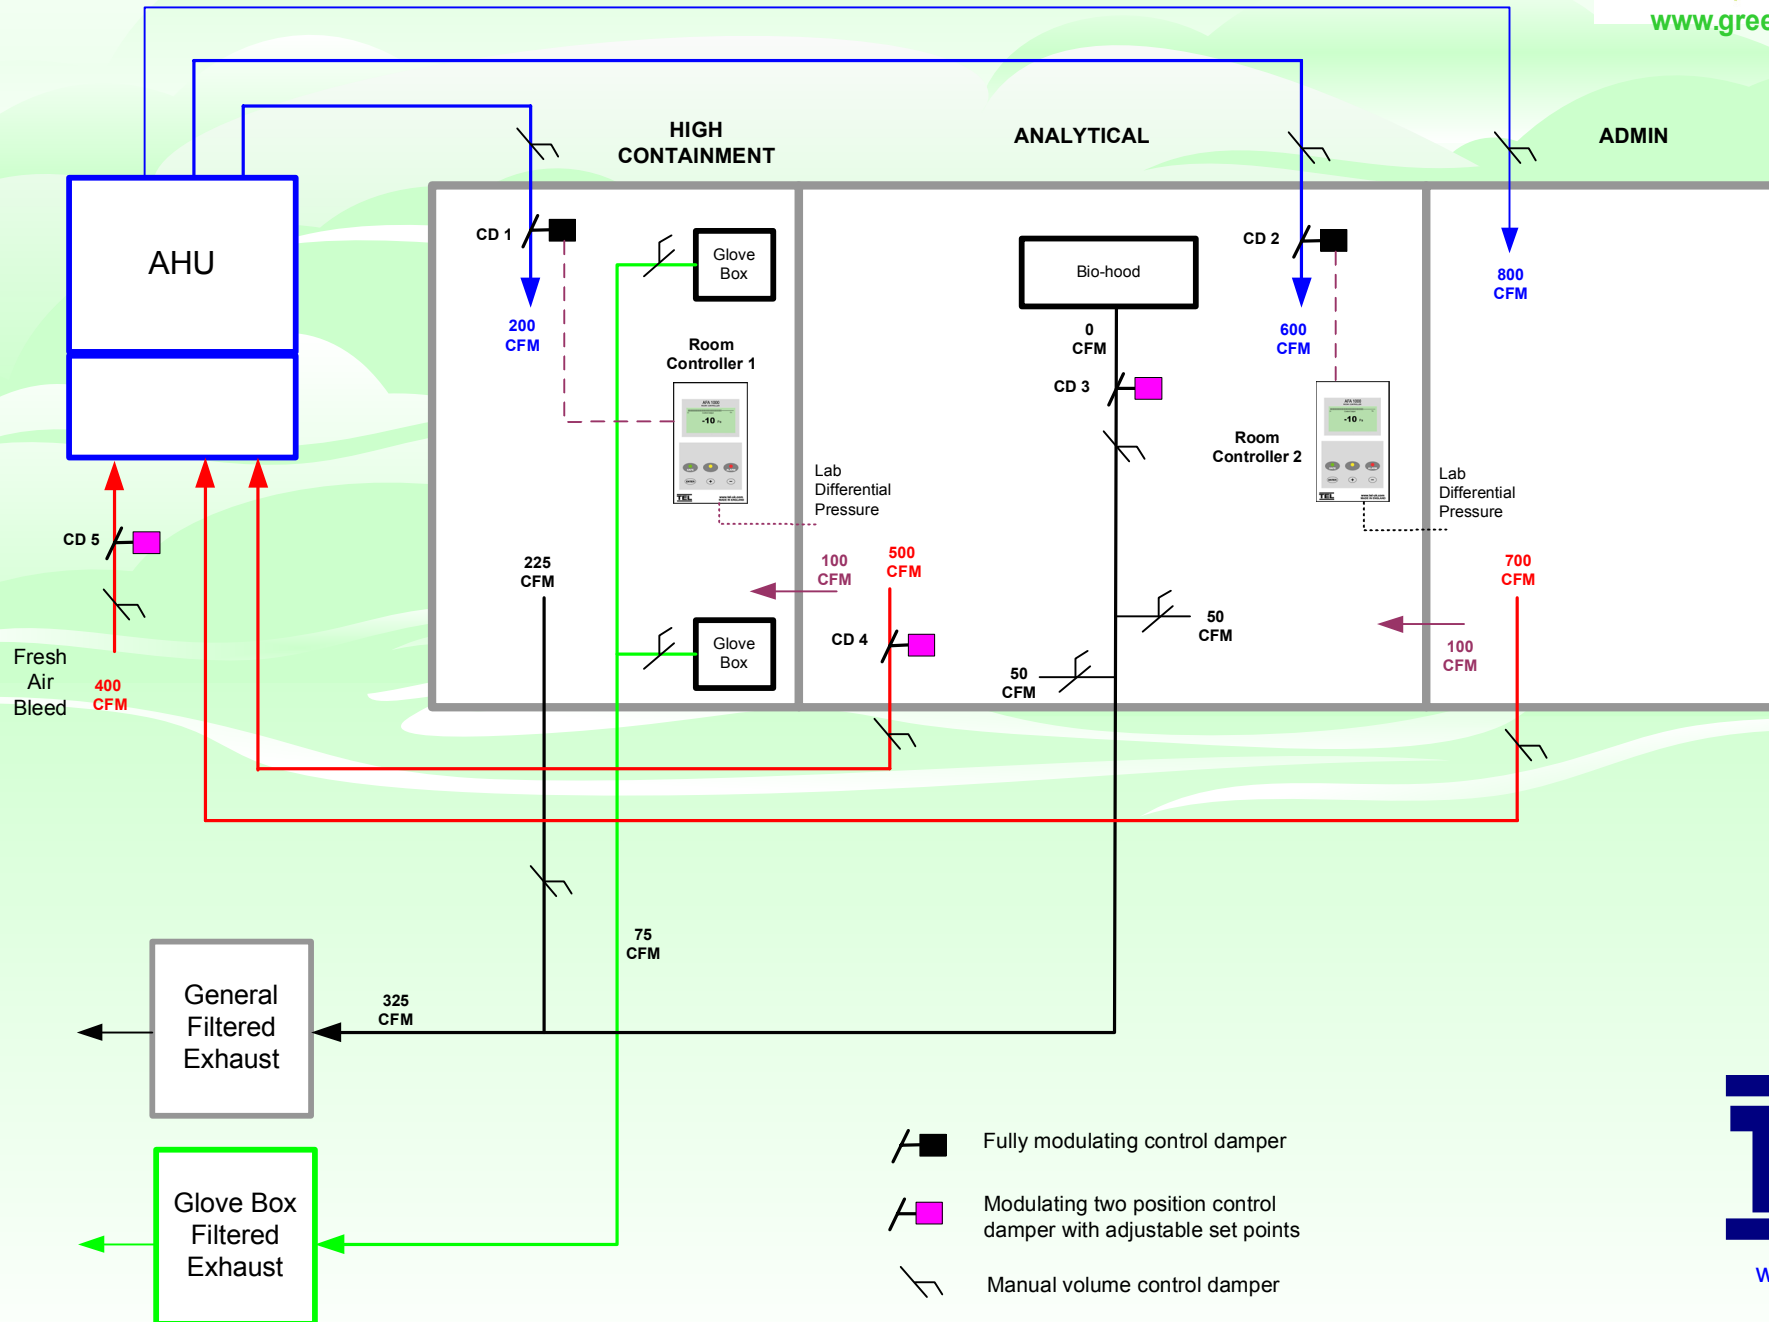

# Sample VAV Lab 3 -- Mobile Lab -- Air Balance with Bio-hood switched ON

# Sample VAV Lab 3 -- Mobile Lab -- Air Balance with Bio-hood switched OFF

-  Fully modulating control damper
-  Modulating two position control damper with adjustable set points
-  Manual volume control damper